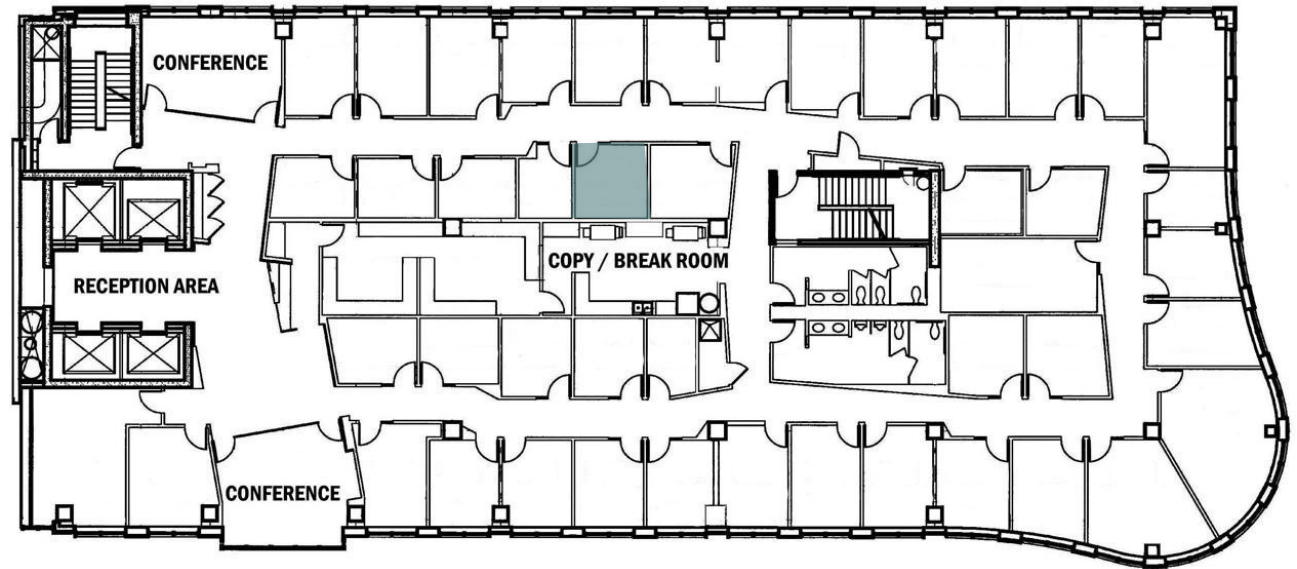

CAPITOL EXECUTIVE SUITES

OFFICE 841

FOR LEASING INFORMATION:
Capitol Executive Suites
608.441.5700
cesinfo@uli.com
10 East Doty, Suite 800
Madison, WI 53703

OFFICE 841

- Conveniently located, spacious interior office near the lobby and conference room
- Furnished with 1 standing desk, office and guest chairs, a bookshelf and a white/cork board
- High speed fiber internet service included
- Complimentary coffee service
- Phone package that includes VOIP phone setup with a personal number and professional phone answering
- Access to all CES amenities including 8 free hours of conference room use each month

Block 89 Parking Facility

- Direct Elevator access to office floors
- Attractive underground parking with 747 spaces
- Tempered environment year round
- On site parking attendants
- Covered bicycle parking